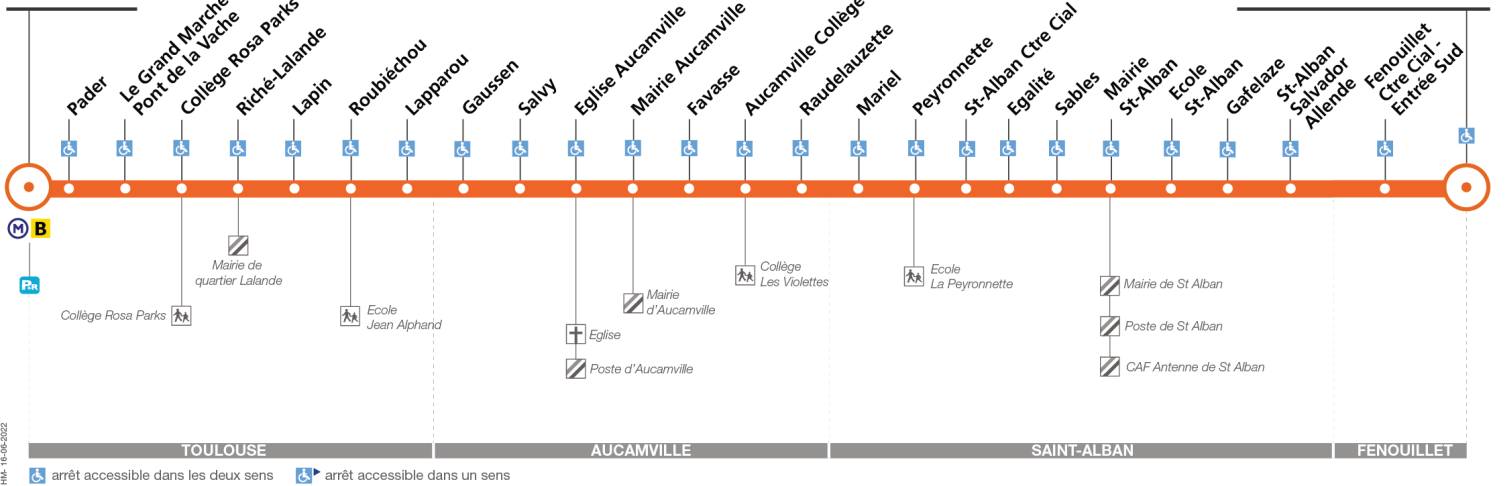

L10

Direction La Vache

du 7 novembre 2022 au 2 juillet 2023

La Vache

Fenouillet Ctre Cial - Entrée Nord

MAJ 16-06-2022

Lundi à vendredi

Table of bus departure times for Monday to Friday, including columns for destinations and specific times.

Samedi

Table of bus departure times for Saturday, including columns for destinations and specific times.

Dimanche et jours fériés

Table with 24 columns (times from 06:20 to 18:00) and 15 rows (locations: Fenouillet Ctre Cial - Entrée Nord, St-Alban Salvador Allende, Mairie St-Alban, St-Alban Ctre Cial, Mariel, Mairie Aucumville, Gausson, Riché Lalande, La Vache). Includes a second set of times for 18:30 to 00:30.

Lundi à vendredi en vacances scolaires

Table with 24 columns (times from 05:15 to 11:45) and 15 rows (locations: Fenouillet Ctre Cial - Entrée Nord, St-Alban Salvador Allende, Mairie St-Alban, St-Alban Ctre Cial, Mariel, Mairie Aucumville, Gausson, Riché Lalande, La Vache). Includes a second set of times for 12:00 to 17:45 and a third set for 18:00 to 01:00.